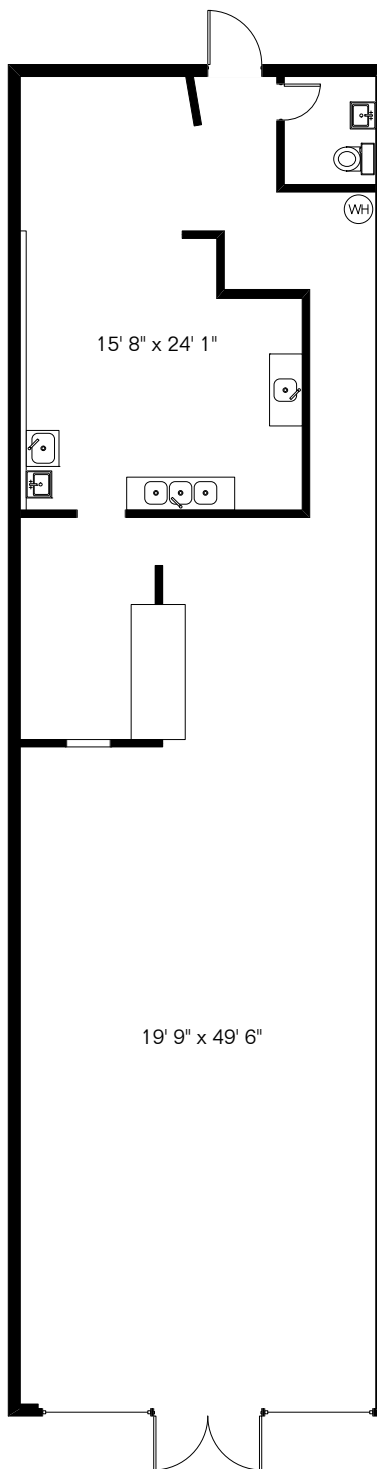

The square footages and room size information are deemed to be reliable but are not guaranteed and should be independently verified.

# 8 W Grant Rd Suite 14

Gross 1,524 Sq Ft

Site Visit October 2019

Copyright 2019 Floor Plans First! LLC  
All Rights Reserved.

[www.FloorPlansFirst.com](http://www.FloorPlansFirst.com)

Toll Free (877) 887-1500  
Voice (520) 881-1500

**Floor Plans First!**  
See the Floor Plan First!